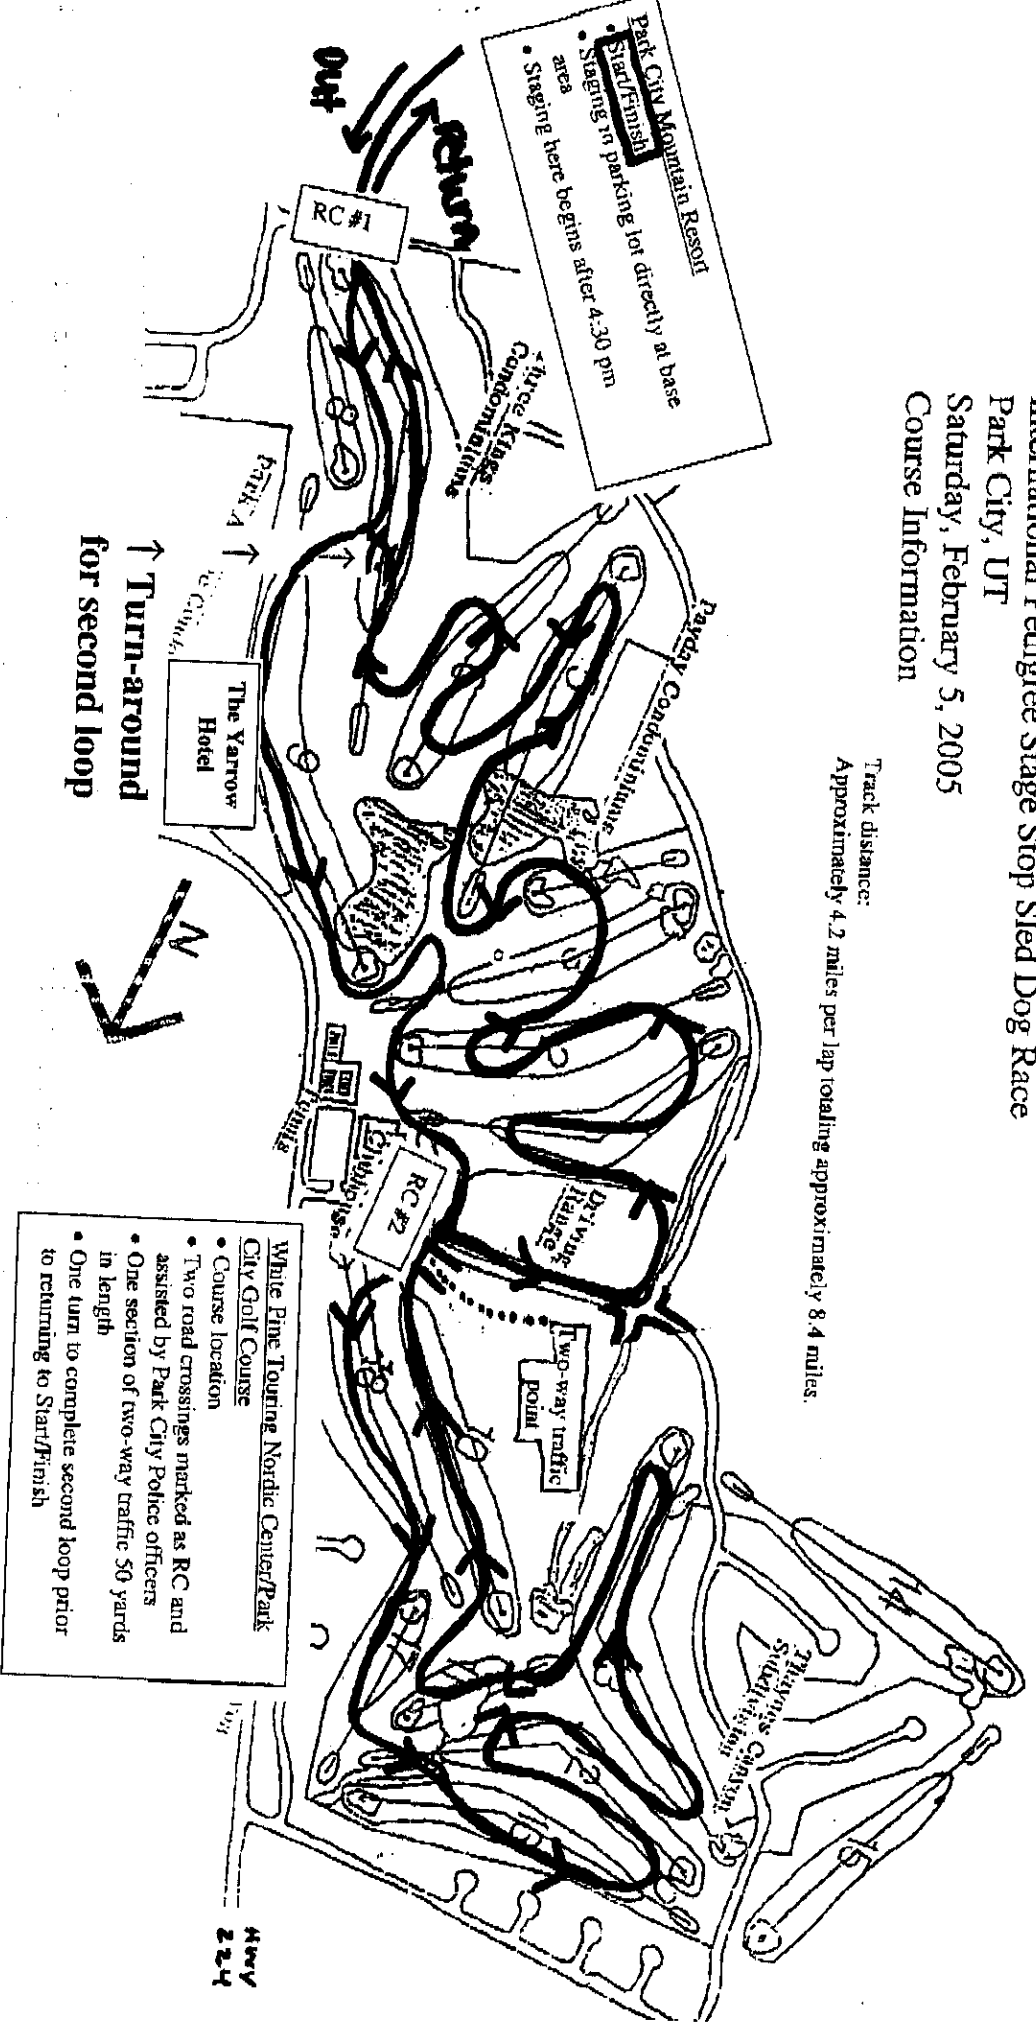

**International Pedigree Stage Stop Sled Dog Race**  
**Park City, UT**  
**Saturday, February 5, 2005**  
**Course Information**

Track distance:  
 Approximately 4.2 miles per lap totaling approximately 8.4 miles.

**Park City Mountain Resort**  
 • Start/Finish  
 • Staging in parking lot directly at base area  
 • Staging here begins after 4:30 pm

**White Pine Touring Nordic Center/Park City Golf Course**  
 • Course location  
 • Two road crossings marked as RC and assisted by Park City Police officers  
 • One section of two-way traffic 50 yards in length  
 • One turn to complete second loop prior to returning to Start/Finish

Hwy  
 224