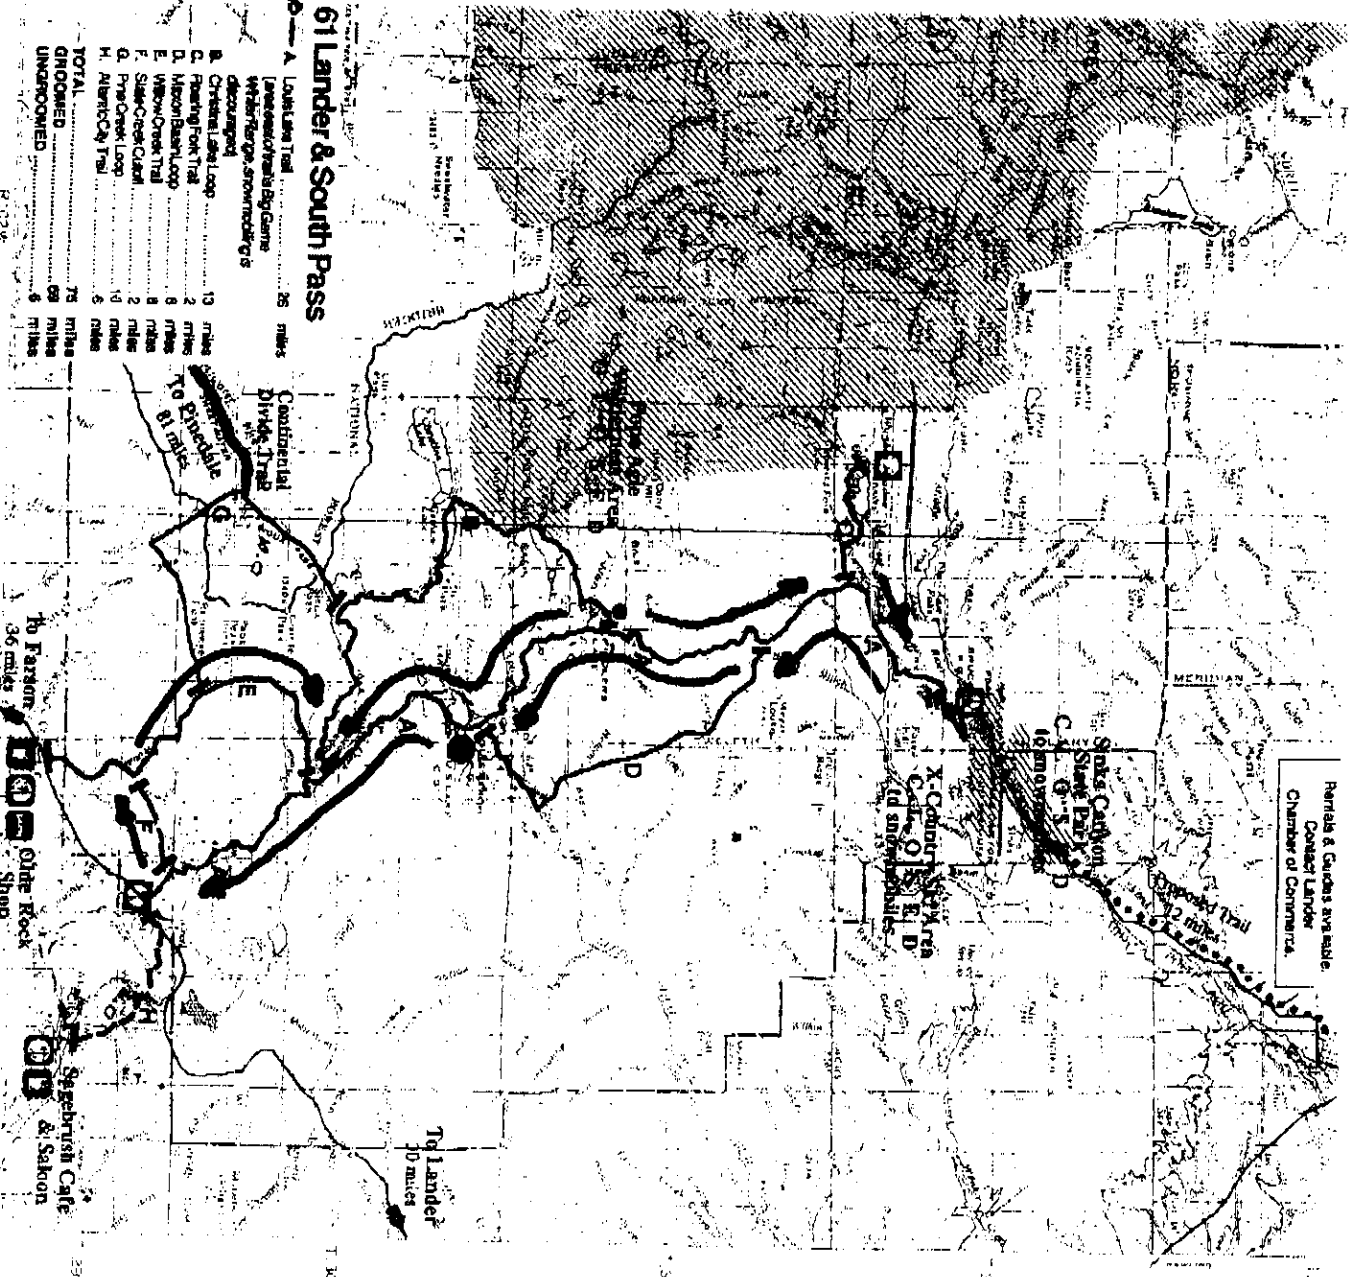

**START**  
 Leave Bruce's Campground on A-Trail (Loop Road) for 24 miles; right turn to:  
 F-Trail (Slate Creek Trail) for 2 miles to:  
 E-Trail (Willow Creek Trail) for 8 miles; left turn to:  
 A-Trail for 20 miles to Bruce's Campground  
**FINISH**

*Loop Road*

**61 Lander & South Pass**

A. Lonehorn Trail	26 miles
B. Cheyenne Loop	13 miles
C. Piney Fork Trail	2 miles
D. Mazon Basin Loop	8 miles
E. Willow Creek Trail	8 miles
F. Slate Creek Trail	2 miles
G. Pine Creek Loop	19 miles
H. Atlantic City Trail	5 miles
<b>TOTAL GROOMED UNGROOMED</b>	<b>75 miles 59 miles</b>